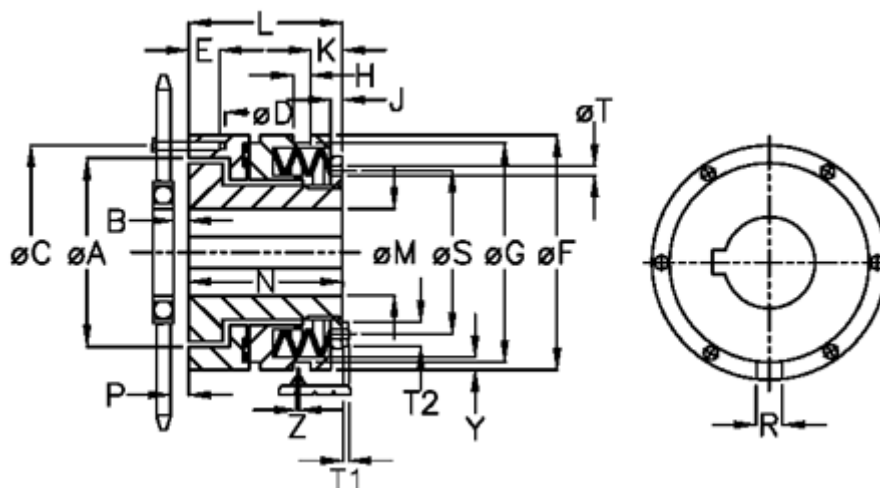

Article number: 46912014

Description: Torque limiter Safeguard A 20 LL

Measures

| | | | | | |
|----------------------|--------------|-------|--------|----|-------|
| A | = 41.0 | G | = 50.0 | P | = 3.0 |
| B | = 4.0 | H | = 9 | R | = 6 |
| C | = 48 | J | = 3.0 | S | = 36 |
| D | = 6xM5 | K | = 8.0 | T | = 4 |
| Disc spring mounting | = 4x1L | L | = 39.0 | T1 | = 3.0 |
| Disc spring version | = LL - heavy | M max | = 20 | T2 | = 7 |
| E | = 7.0 | M min | = 7 | Y | = 2 |
| F | = 55 | N | = 35.0 | Z | = 0.0 |